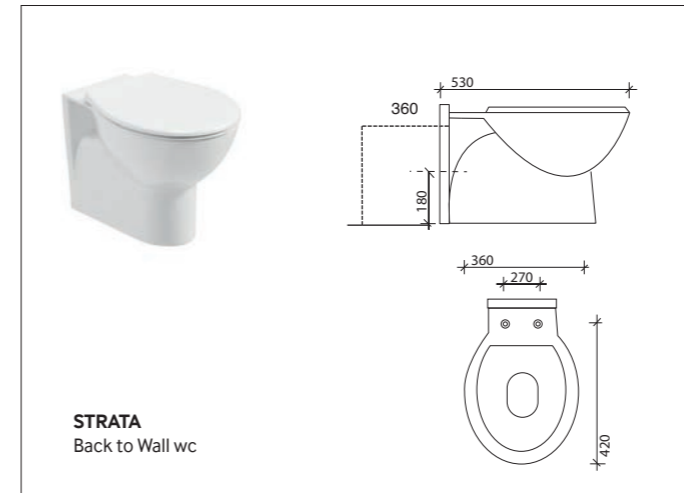

STRATA
Close Coupled wc, W430 x H780 x D680mm
wc, cistern & fittings, 6/4L push button

STRATA
Wall Hung wc