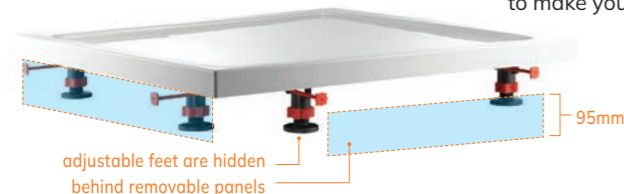

adjustable feet are hidden behind removable panels

KRISTAL
LOW PROFILE
SHOWER TRAYS

£135