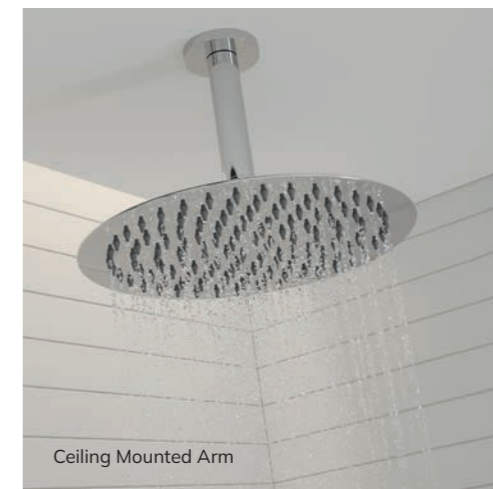

ALITA Knurled

Thermostatic Bath Kit 4

Kit Includes

- Concealed Shower Valve Twin Outlet
- Round Overflow Bath Filler and Waste
- Shower head
- 345mm Wall arm or 200mm Ceiling mounted arm

		With Ceiling Arm	With Wall Arm	
Chrome		USH0147	USH0116	£565
Matt Black		USH0148	USH0117	£640
Brushed Gold		USH0149	USH0118	£640
Brushed Nickel		USH0150	USH0119	£640

Kit Includes choice of **Wall or Ceiling Mounted Arm**