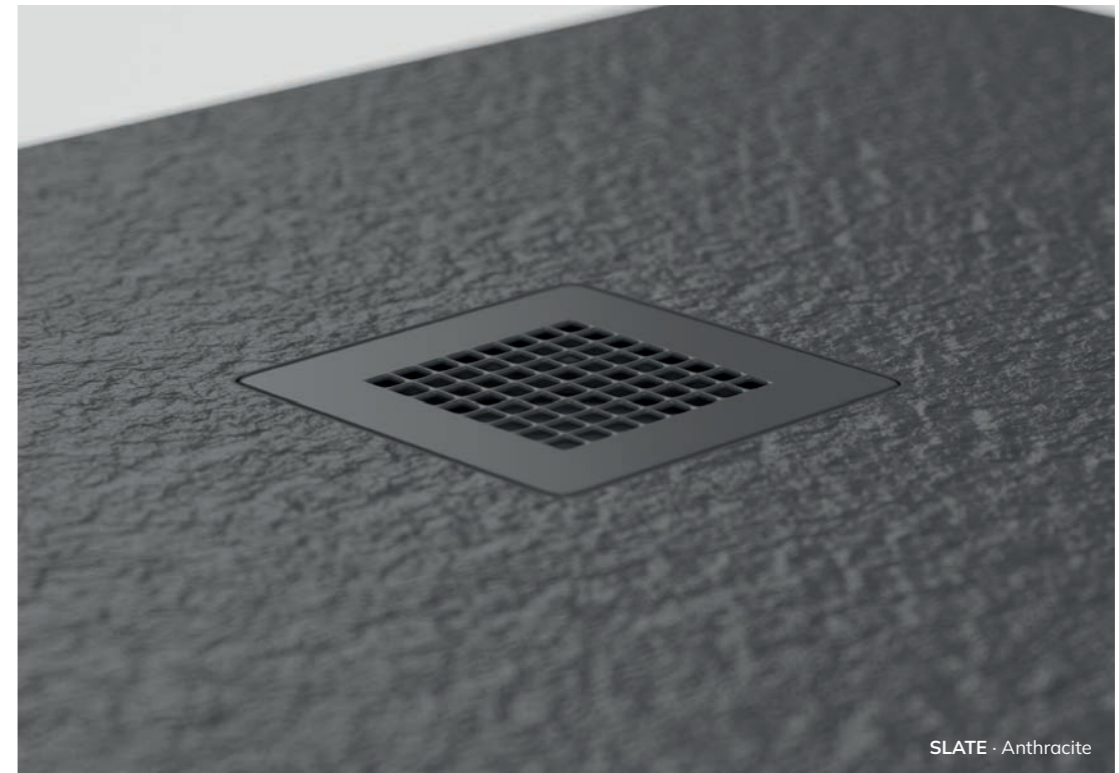

SLATE Shower Trays

All our SLATE shower trays are made based on the latest material technologies, a combination of resins, gel coat and mineral stone. They are very strong against impact, comparable in this respect to natural stone. It is a product of solid core, strong and stiff, thereby preventing breakage.

FEATURES

- Resin Bonded
- Slip Resistant
- 30mm High

SLATE

White

Anthracite

Taupe

Black