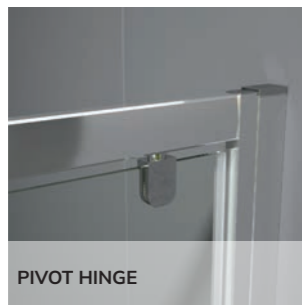

NEW SIZES

CITY+

Shower Doors

The CITY+ collection is a vibrant range of enclosures created for modern lifestyles. Designed and manufactured with high quality components to meet exacting Standards, CITY+ from KRISTAL Shower Doors epitomises style and specification.