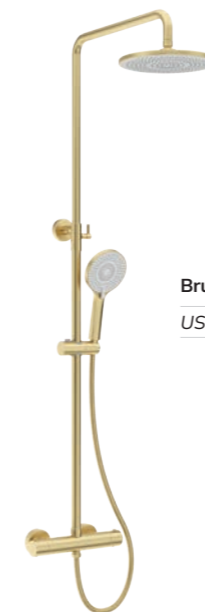

Brushed Gold

USH0026

£465