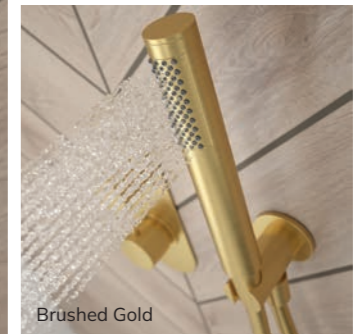

Chrome		USH0029	£155
--------	--	---------	------

Shower Handsets

ALITA Round Handset

- Brass Pencil Handset
- 1.5m Shower Hose
- Wall Elbow Included

Chrome		USH0084	£95	Brushed Gold		USH0086	£140
Matt Black		USH0085	£140	Brushed Nickel		USH0087	£140