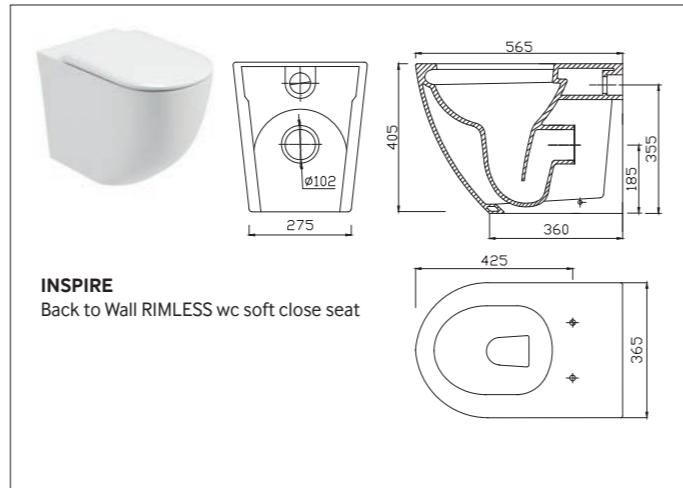

INSPIRE
Back to Wall RIMLESS wc soft close seat