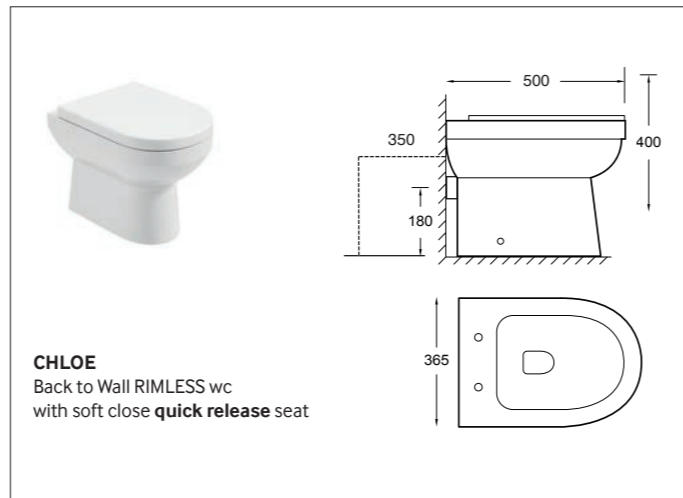

CHLOE
Fully Shrouded wc
W380 x H780 x D650mm
wc, cistern & fittings, 6/4L push button
with soft close **quick release** seat

CHLOE
Close Coupled wc
W380 x H780 x D650mm
wc, cistern & fittings, 6/4L push button
with soft close **quick release** seat.
Code: **CHLCC01**