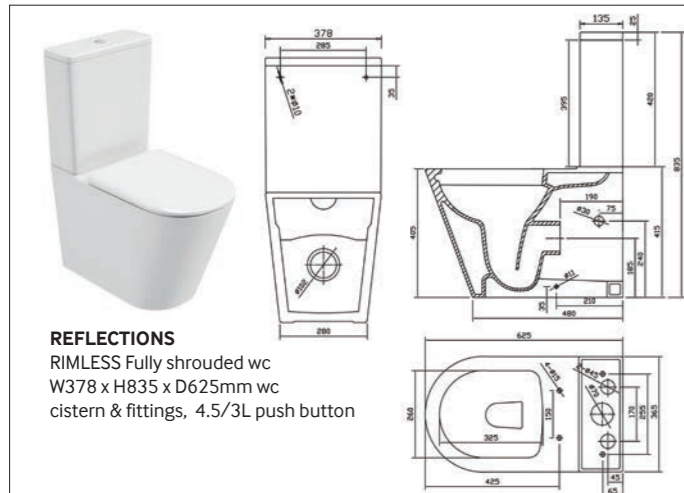

INSPIRE
RIMLESS Fully shrouded wc
W380 x H835 x D615mm wc
cistern & fittings, 4.5/3L push button

REFLECTIONS
Wall Hung RIMLESS wc
soft close seat

REFLECTIONS
RIMLESS Fully shrouded wc
W378 x H835 x D625mm wc
cistern & fittings, 4.5/3L push button