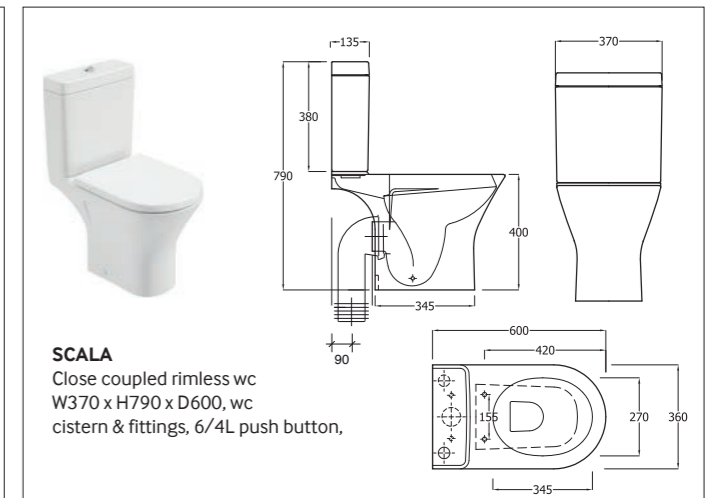

SCALA COMFORT HEIGHT
Comfort height close coupled rimless wc
W370 x H850 comfort height x D665,
wc, cistern & fittings, 6/4L push button,

SCALA
Close coupled rimless wc
W370 x H790 x D600, wc
cistern & fittings, 6/4L push button,