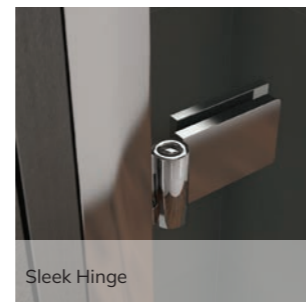

Metal Magnetic Door Closure

Sleek Hinge