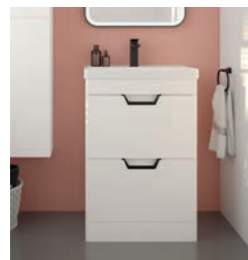

60cm
Resin Basin
2 soft close drawers
W600 x D460mm
£845

	Chrome	Matt Black	Gold
White Matt	CFFRE602DRMW	BFFRE602DRMW	GFFRE602DRMW
Matt Black	UF1148	UF1149	UF1150
Cashmere Pink Matt	CFFRE602DRCP	BFFRE602DRCP	GFFRE602DRCP
Morning Sky Blue Matt	CFFRE602DRMB	BFFRE602DRMB	GFFRE602DRMB
Ocean Blue Matt	CFFRE602DROB	BFFRE602DROB	GFFRE602DROB
Night Sky Blue Matt	CFFRE602DRNB	BFFRE602DRNB	GFFRE602DRNB
Coral Green Matt	CFFRE602DRCG	BFFRE602DRCG	GFFRE602DRCG
Wreath Green Matt	CFFRE602DRWG	BFFRE602DRWG	GFFRE602DRWG