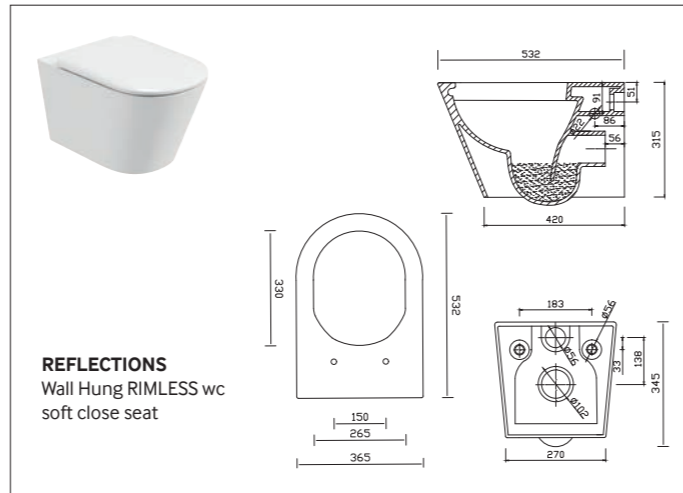

REFLECTIONS
Wall Hung RIMLESS wc
soft close seat