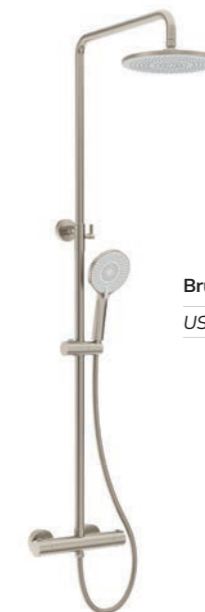

USH0026

£465

Brushed Nickel

USH0027

£465

ONYX Square

Thermostatic Shower Kit

- Exposed thermostatic shower valve
- Telescopic riser
- 200mm shower head
- Single function handset
- 1.5m shower hose
- Min. operating pressure: 0.5 Bar