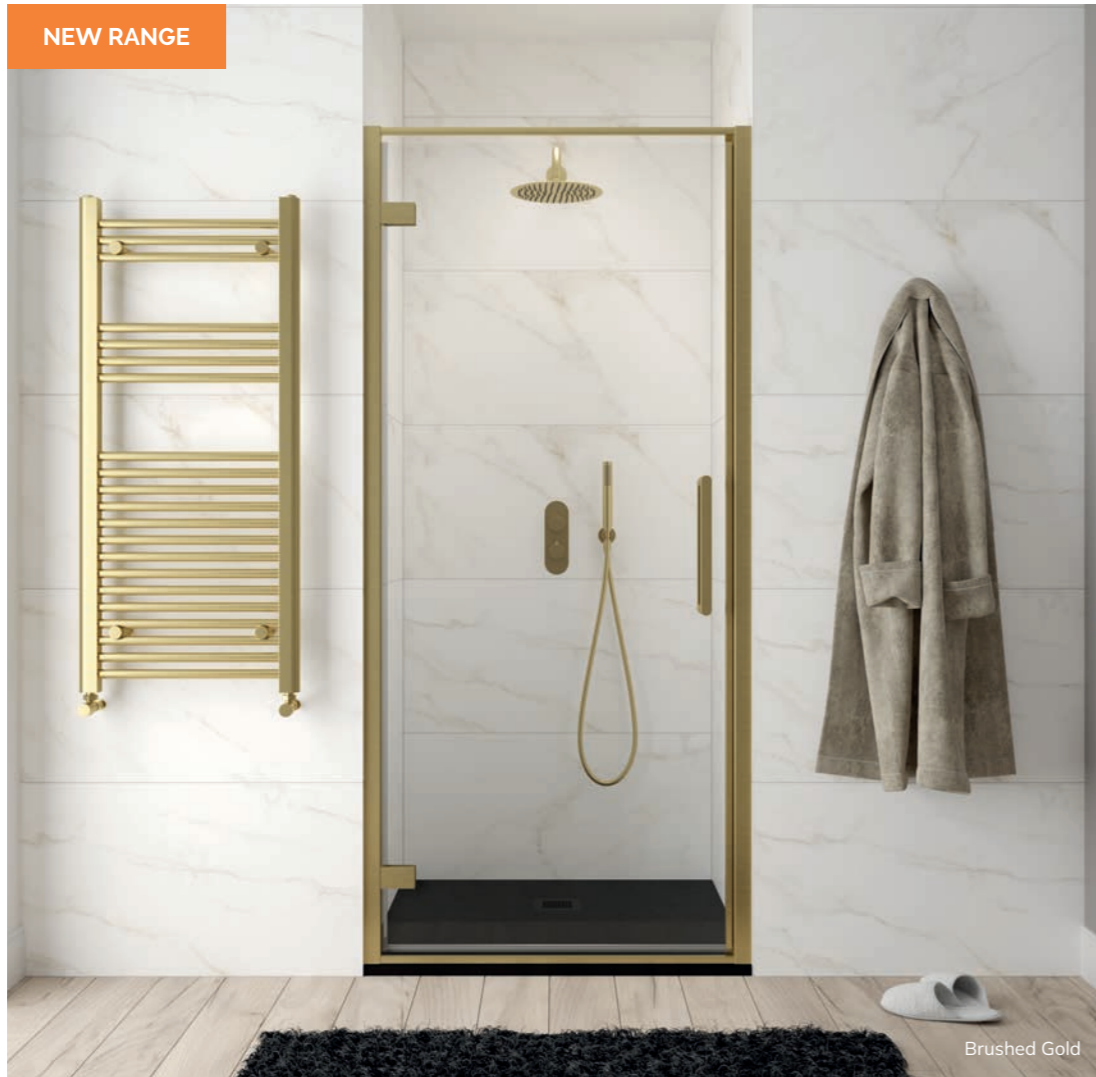

ARYA Stainless Steel Towel Warmers

Experience the ultimate bathroom upgrade with our ARYA range of stainless steel towel warmers. Crafted from high-quality stainless steel, a strong and durable material, they offer longevity and exceptional heat distribution.

No more waiting for your towels to warm up on chilly mornings. Efficient heat distribution is the key feature of the ARYA range. With rapid heating capabilities, the range provides you with warm towels in a matter of minutes.

What truly sets the ARYA range apart is its remarkable durability and efficiency. Corrosion-resistant, they will maintain their pristine appearance over time, ensuring a long-lasting investment for your bathroom.

Say goodbye to standard radiators and embrace the benefits of premium quality stainless steel.

Features

- Constructed from Grade 304 Stainless Steel
- Highly resistant to rust and corrosion
- Rapid heating
- Exceptional heat retention
- Energy efficient