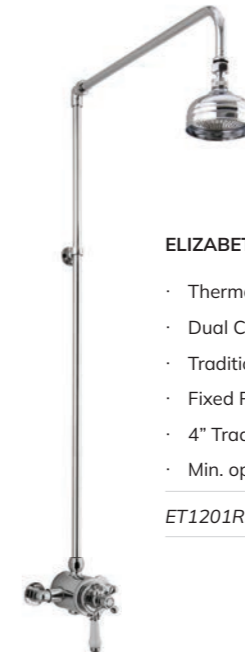

SYNC Square Wall Elbow
Chrome  *USH0069* **£30**

Fast Fit Bracket
for exposed T-Bar shower valves
MYK20010CP **£27**

Traditional Thermostatic Shower Kits

ELY Shower Kit
· Thermostatic Shower Valve
· Dual Control
· Traditional Exposed
· Fixed Riser
· Handset
· 8" Traditional shower head
· Min. operating pressure: 0.5 bar
ETELY0001 **£765**