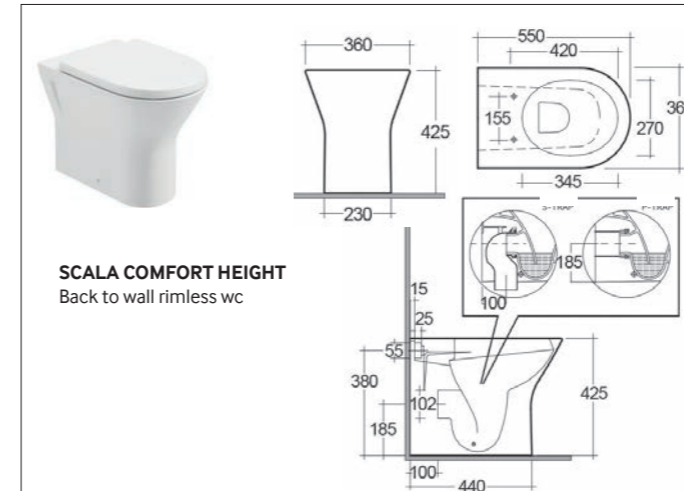

STRATA
Back to Wall wc

SCALA COMFORT HEIGHT
Back to wall rimless wc