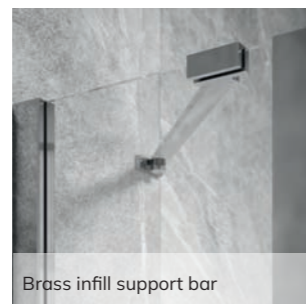

Easy glide rollers

Spring loaded rollers for easy clean

Dual Stainless Steel handle

Minimalist signature hinge

Brass infill support bar

Aluminium frame

NEW COLOUR

ASPECT Sliding Door with Side Panel · Brushed Gold