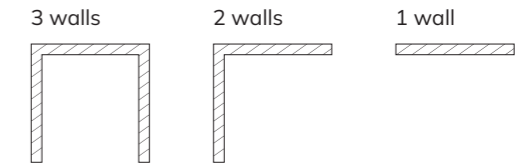

Your Space

Choose the right shower tray by planning ahead. Consider the footprint size you can allow for the tray, and which shape works best for your room.

We have options including square, rectangle and quadrant trays. Your tray may be installed in a recessed or flat to floor application. Choose from a host of styles including ultra-low-profile Slate, acrylic capped low-profile, or the Ultracast range. Need any help?, just ask us.