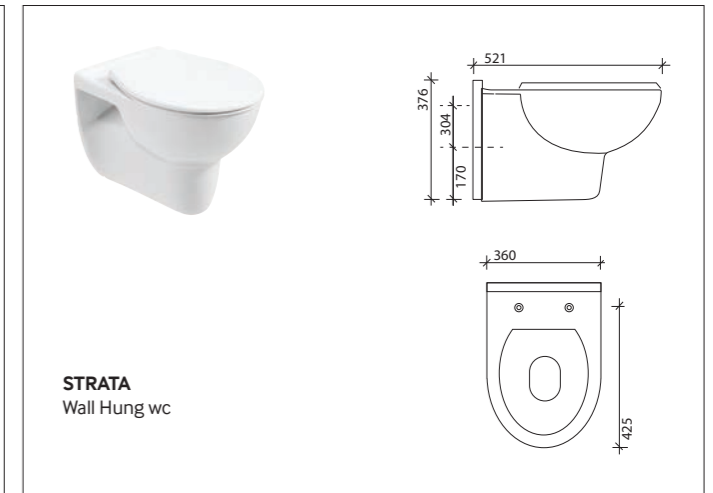

CHLOE
Back to Wall RIMLESS wc
with soft close **quick release** seat

STRATA
Close Coupled wc, W430 x H780 x D680mm
wc, cistern & fittings, 6/4L push button

STRATA
Low Level wc
wc, cistern & fittings

STRATA
Back to Wall wc