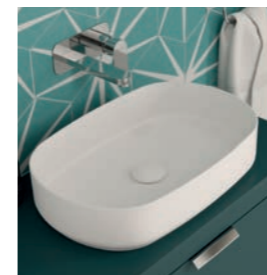

Oval

W550 x H120 x D360mm

Ceramic White	AOVBCW	£310	Parisian Blue	AOVBPB	£405
Satin White	AOVBSW	£405	Ground Mocha	AOVBGM	£405
Ivory	AOVBIV	£405	Charcoal Grey	AOVBCG	£405
Forest Green	AOVBFG	£405	Carbon Black	AOVBCB	£405