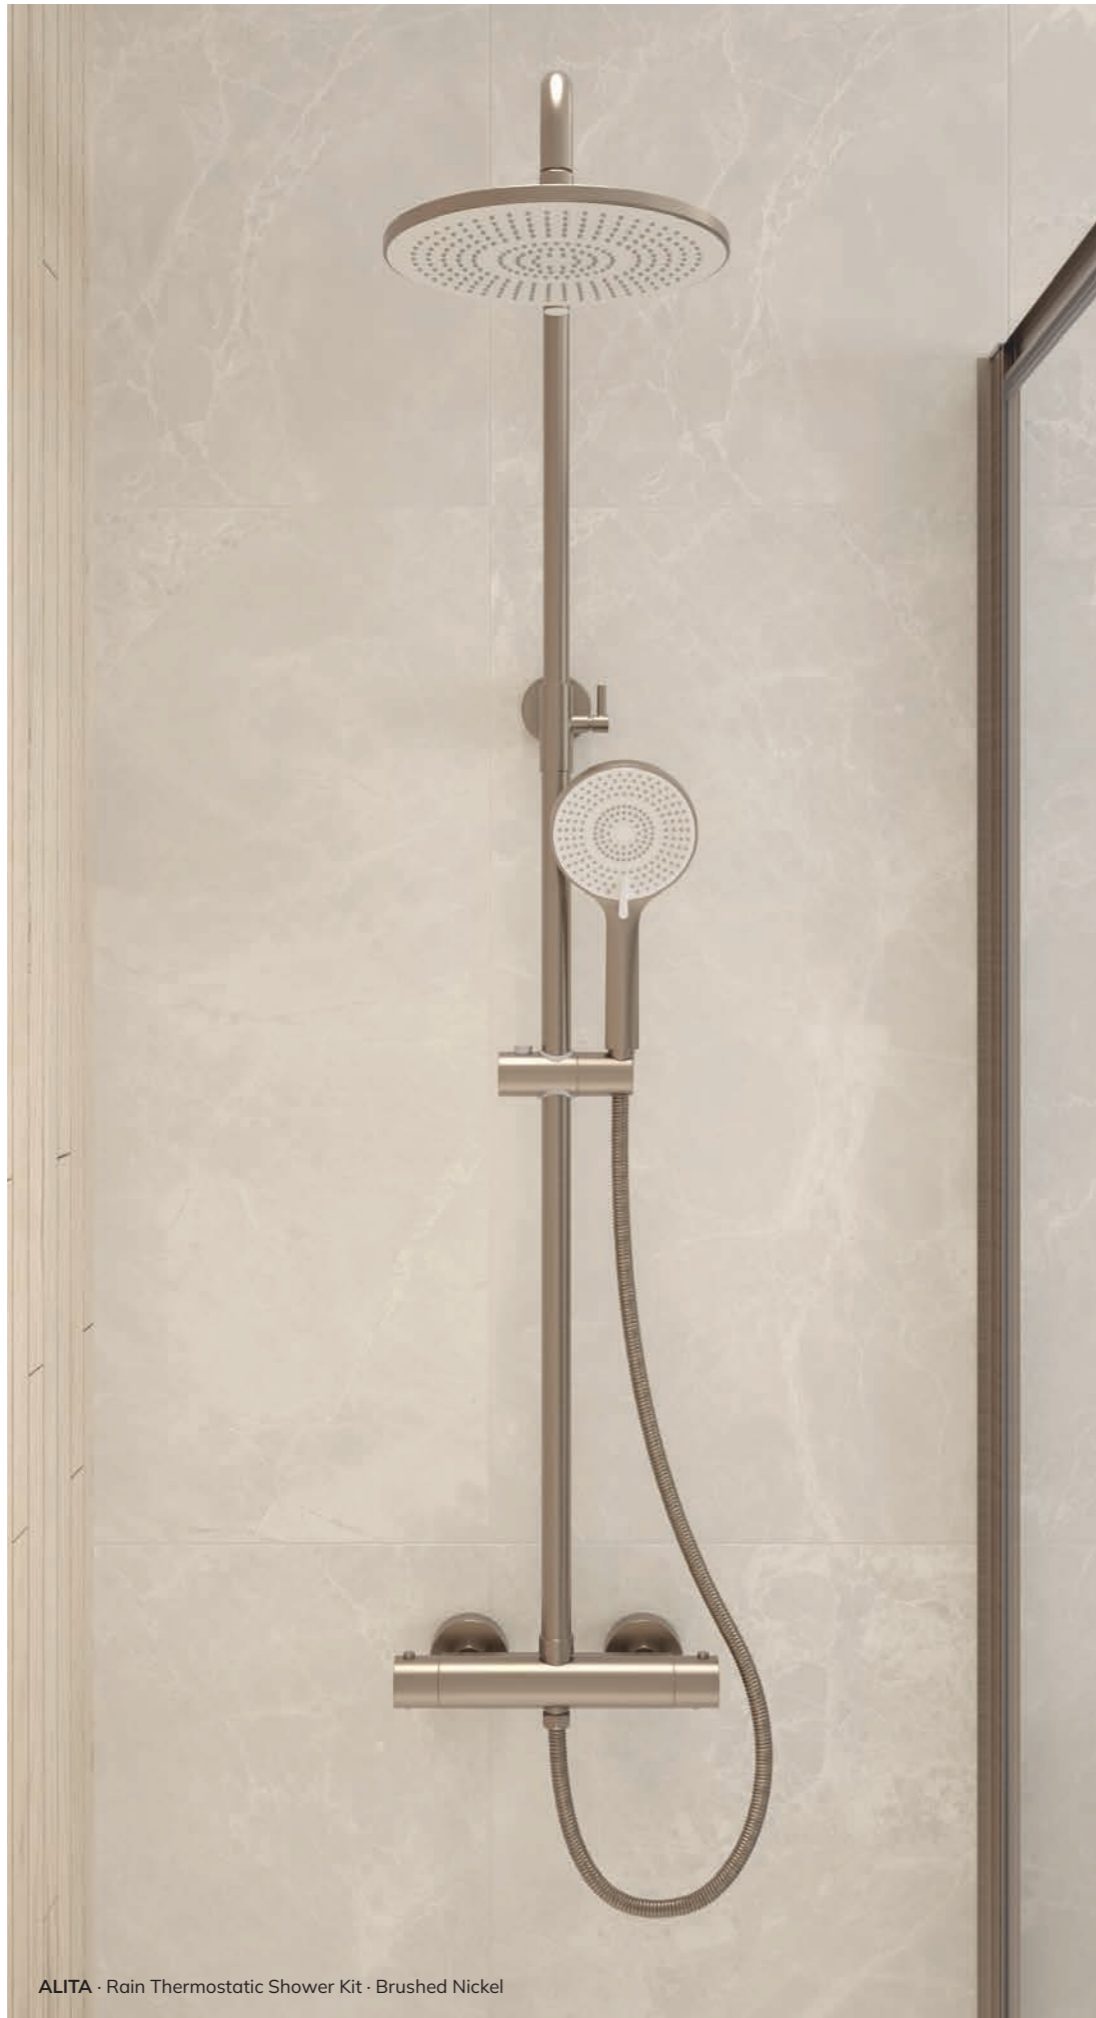

ALITA - Rain Thermostatic Shower Kit - Brushed Nickel

ALITA Rain Thermostatic Shower Kit

- Two Function Thermostatic Shower Valve
- Cool Touch Technology
- Built In Diverter
- Fast Fix Brackets Included
- 3 Function Handset
- 250mm Shower Head
- 1.5m Anti-twist Stainless Steel Hose
- Min. operating pressure: 0.5 bar

When fitted with supplied flow restrictor