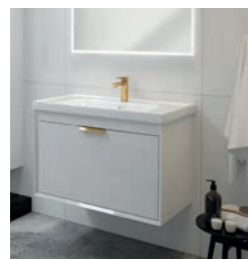

80cm
Ceramic basin
2 soft close drawers
W800 x D450mm
£775

	Brushed Chrome	Matt Black	Brushed Gold
Gloss White	CFJ80WH	BFJ80WH	GFJ80WH
Matt Black	UF1100	UF1101	UF1102
Cashmere Pink Matt	UF1097	UF1098	UF1099
Ocean Blue Matt	CFJ80OB	BFJ80OB	GFJ80OB
Khaki Matt	CFJ80KH	BFJ80KH	GFJ80KH
Midnight Grey Matt	CFJ80MN	BFJ80MN	GFJ80MN