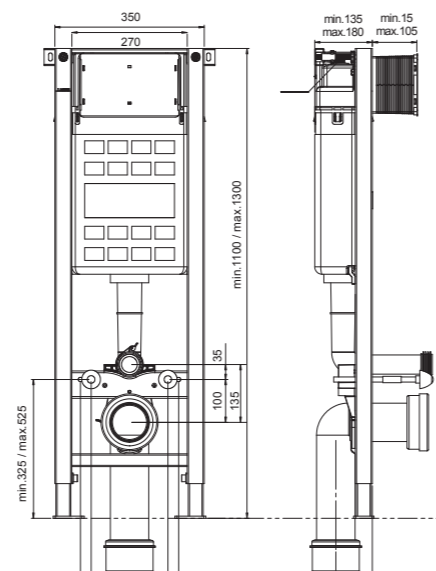

FASTFIX Frame for Wall Hung WCs

Includes pan connectors with front access, dual flush cistern and rectangular or circular flush plate [excluding wc pan]

W350 x H1100-1300 x D150-180mm

Chrome		T074113P43
White		T074113P44
Black		T074113P45
Chrome		T074113P47
White		T074113P48
Black		T074113P49