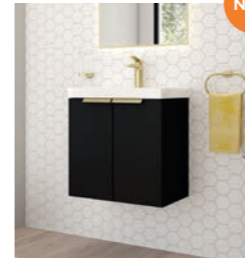

STOCKHOLM \ Wall Hung \ Two Door

50cm
Ceramic basin
2 soft close doors
W500 x D380mm
Space Saving Short Projection
£425

	Brushed Chrome	Matt Black	Brushed Gold
Gloss White	UF0749	UF0750	UF0751
Matt Black	UF0770	UF0771	UF0772
Cashmere Pink Matt	UF0767	UF0768	UF0769
Morning Sky Blue Matt	UF0761	UF0762	UF0763
Ocean Blue Matt	UF0764	UF0765	UF0766
Khaki Matt	UF0758	UF0759	UF0760
Arctic Grey Matt	UF0755	UF0756	UF0757
Midnight Grey Matt	UF0752	UF0753	UF0754