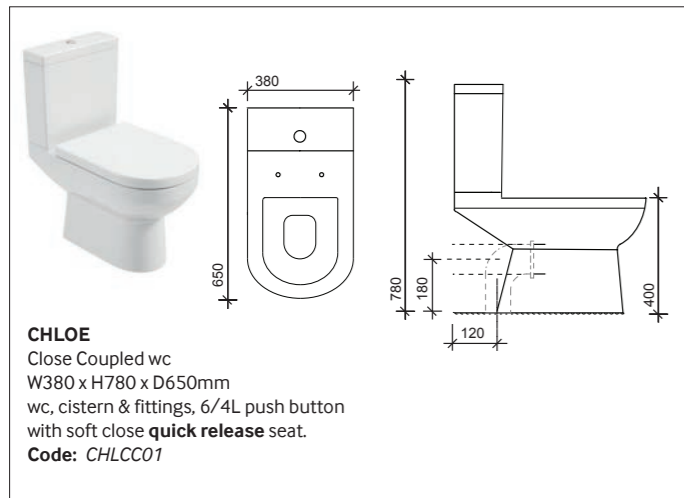

CHLOE
Fully Shrouded wc
W380 x H780 x D650mm
wc, cistern & fittings, 6/4L push button
with soft close **quick release** seat

CHLOE
Close Coupled wc
W380 x H780 x D650mm
wc, cistern & fittings, 6/4L push button
with soft close **quick release** seat.
Code: **CHLCC01**