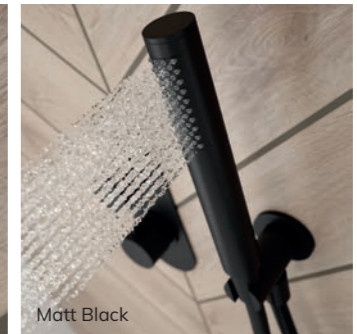

Shower Handsets

ALITA Round Handset

- Brass Pencil Handset
- 1.5m Shower Hose
- Wall Elbow Included

Chrome		USH0084	£95	Brushed Gold		USH0086	£140
Matt Black		USH0085	£140	Brushed Nickel		USH0087	£140

MICROPHONE Bath Set
CORBSET2 £30
[Does not include wall elbow]

SQUARE Wall Outlet Kit ABS
UBR0013 £45
[Includes wall elbow]

ROUND Wall Outlet Kit ABS
UBR0012 £40
[Includes wall elbow]