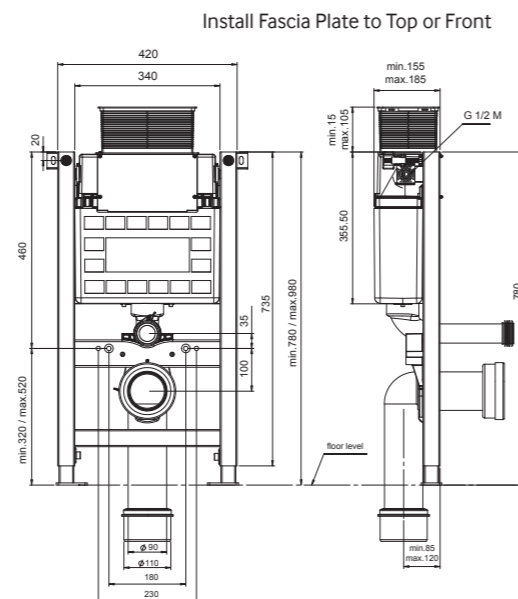

Concealed Cistern for Back To Wall WCs

Includes pan connectors with front access, dual flush cistern and rectangular or circular flush plate [excluding wc pan]

W420 x H420 x D155 - 185mm

Chrome		USW0147
White		USW0148
Black		USW0149
Chrome		USW0150
White		USW0151
Black		USW0152

FASTFIX Frame for Wall Hung WCs

Includes pan connectors with top and front access, dual flush compact cistern and rectangular or circular flush plate [excluding wc pan]

W420 x H780-980 x D155-185mm

Chrome		T064113P43
White		T064113P44
Black		T064113P45
Chrome		T064113P47
White		T064113P48
Black		T064113P49

Install Fascia Plate To Top Or Front

FASTFIX Frame for Wall Hung WCs

Includes pan connectors with front access, dual flush cistern and rectangular or circular flush plate [excluding wc pan]

W350 x H1100-1300 x D150-180mm

Chrome		T074113P43
White		T074113P44
Black		T074113P45
Chrome		T074113P47
White		T074113P48
Black		T074113P49

PRODUCT GUARANTEES

At SONAS Bathrooms our products have become the benchmark for others to follow. Our ranges are specifically tailored to meet the requirements of Homeowners, Installers and Trade Professionals.

All our products are manufactured to appropriate industry standards and where required to the necessary EN standards. For your additional peace of mind, we fully support our product guarantees with our technical support and spare parts after sales service.

In the event that you do encounter a problem with a SONAS product please contact us with the details of the fault and a proof of purchase from the SONAS dealer where the item was bought and we will do the rest. All after sales or technical queries can be emailed directly to customerservice@sonasbathrooms.com which will be answered by one of our in-house qualified plumbing advisors.

Ceramics