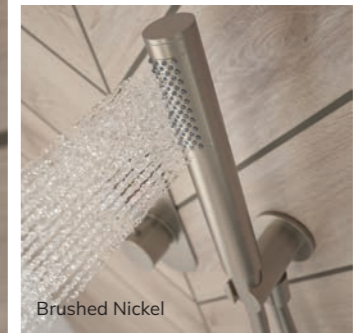

Chrome		USH0029	£155
--------	--	---------	------

Shower Handsets

ALITA Round Handset

- Brass Pencil Handset
- 1.5m Shower Hose
- Wall Elbow Included

Chrome		USH0084	£95	Brushed Gold		USH0086	£140
Matt Black		USH0085	£140	Brushed Nickel		USH0087	£140