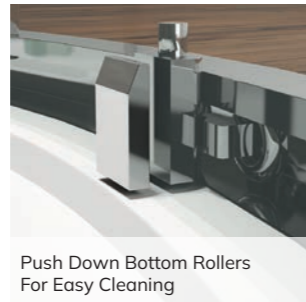

SHOWER ENCLOSURES & TRAYS

Polished Silver Aluminium Profiles

Easy-Glide Nylon And Brass Rollers

Easy Clean Safety Glass

Top Cover Cap

Push Down Bottom Rollers For Easy Cleaning

Metal Magnetic Door Closure

Concealment Strip