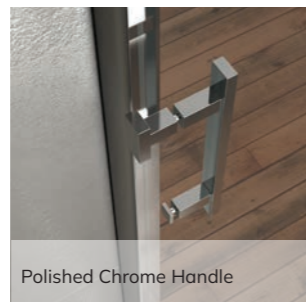

SHOWER ENCLOSURES & TRAYS

Polished Silver Aluminium Profiles

Easy-Glide Nylon And Brass Rollers

Easy Clean Safety Glass

Top Cover Cap

Push Down Bottom Rollers For Easy Cleaning

Metal Magnetic Door Closure

Concealment Strip