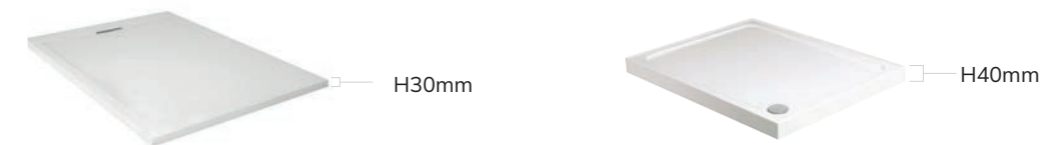

Tray Type

Slate

Slate & Eternity trays are the ultimate in luxury and style. Available in a range of shapes and sizes, they add texture and colour to your shower. Both feature a slip resistant, ultra-thin, 30mm low profile for a smooth finish.

See Pages 305 - 313

Low Profile Acrylic

Finished with a high quality, smooth white acrylic which is stylish and contemporary, comfortable to use and easy to clean. Available in an extensive range of shapes and sizes, with selected options available with integral tiling upstands.

See Page 314

Ultracast

Available in standard flat top and standard 4 upstand designs, the Ultracast shower tray combines high quality and style. Ultracast trays can come treated in an Anti-Slip coating, allowing a safer, calmer and more confident shower experience.

See Page 315

Anti-slip

For added safety and peace of mind, our range of acrylic capped Low Profile and Ultracast trays are available to buy with an Anti-Slip protection applied. If choosing this option, please allow for an approximate delivery time of 2 weeks.