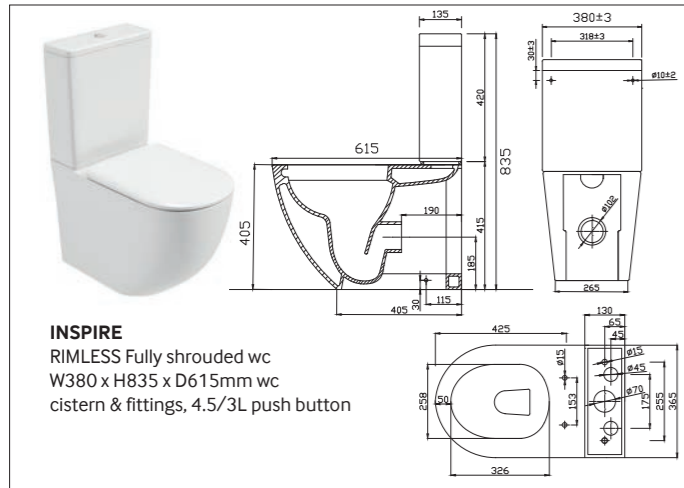

INSPIRE
Back to Wall RIMLESS wc soft close seat