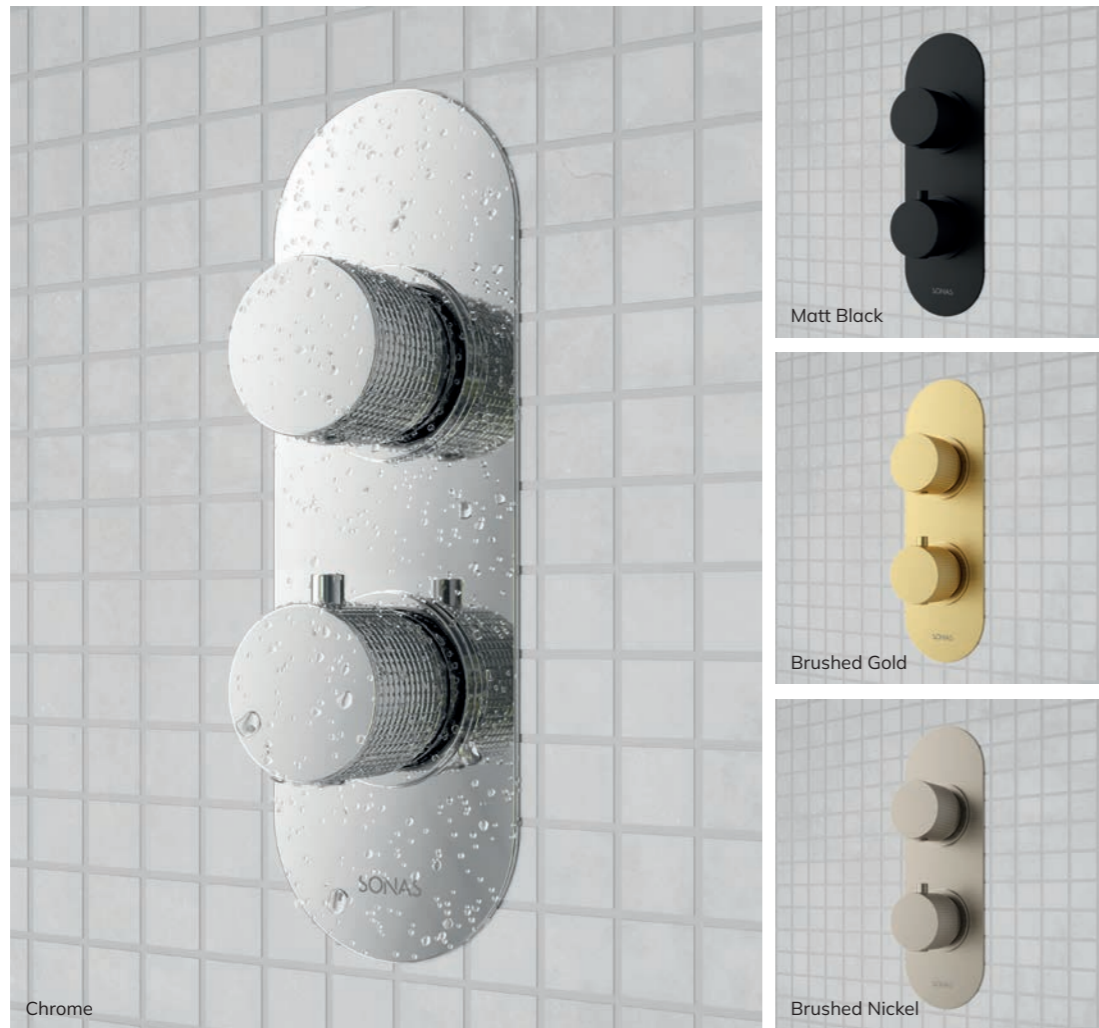

Kit Includes choice of **Wall or Ceiling Mounted Arm**

Ceiling Mounted Arm

Wall Mounted Arm

Round Overflow Bath Filler

Shower Valve Twin Outlet

Concealed Thermostatic Shower Valves

ALITA Knurled

- Concealed Thermostatic Shower Valve
- Knurled Handles provide additional grip
- Min operating pressure: 0.5 bar