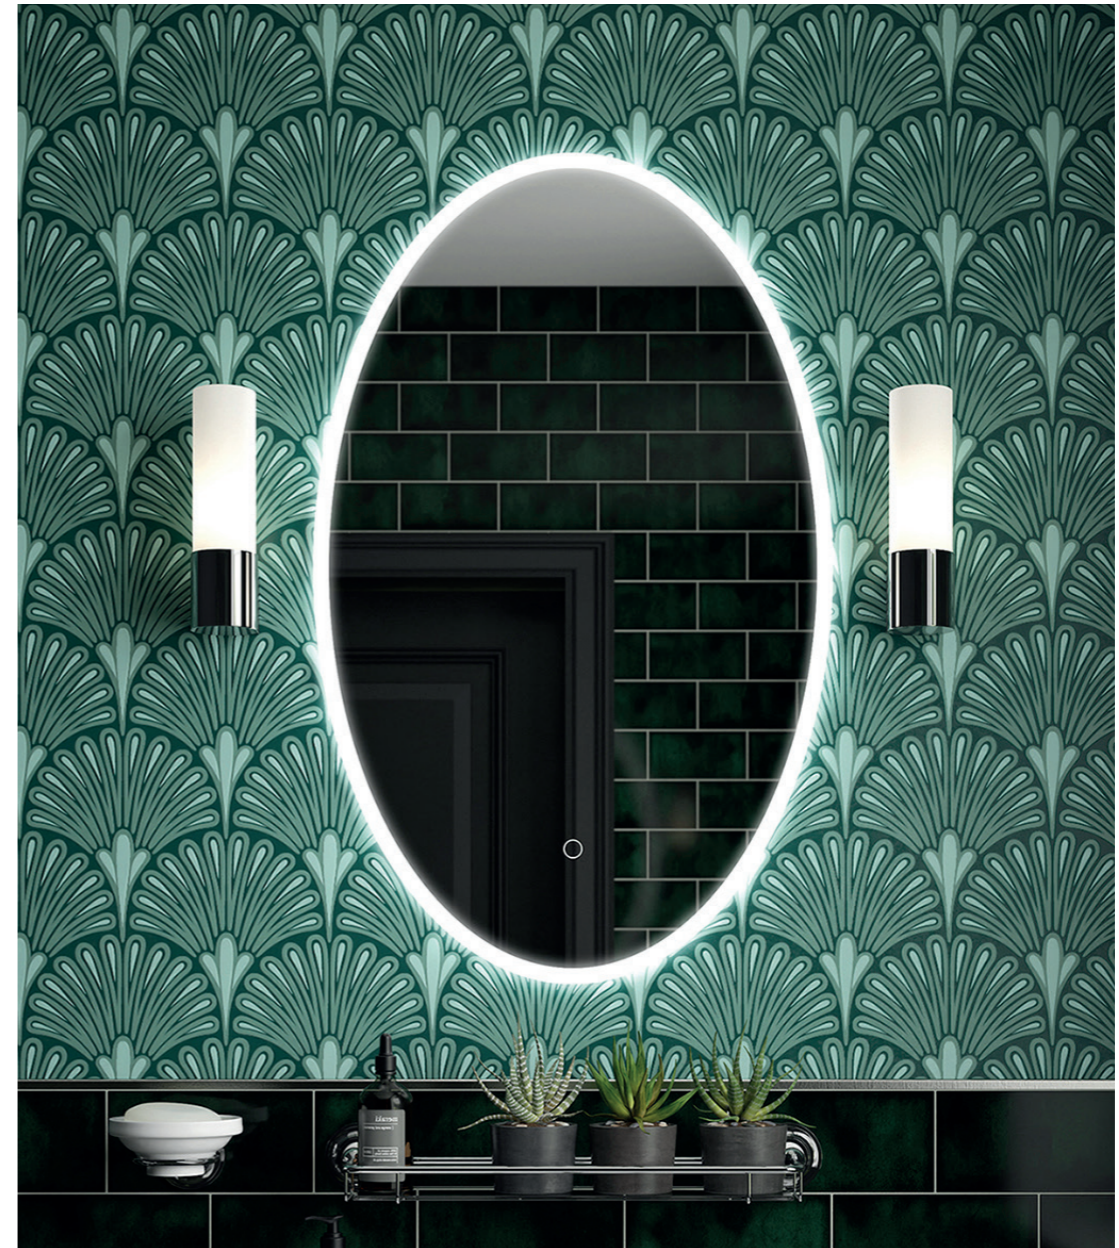

SANSA

MIRRORS & LIGHTS

SANSA

SANSA

Rectangle

W500 x H700mm	SLM5070	£335
W600 x H800mm	SLM6080	£385
W1000 x H600mm	SLM60100	£545
W1200 x H600mm	SLM60120	£625

Round

Ø600mm	UM0014	£355
Ø800mm	UM0015	£465

Oval

W600 x H800mm	UM0018	£465

Features

- Suitable for Bathroom Zones 2 & 3
- Energy Efficient LED lights
- Heated demister pad
- Touch Switch
- IP44

sonsbathrooms.com