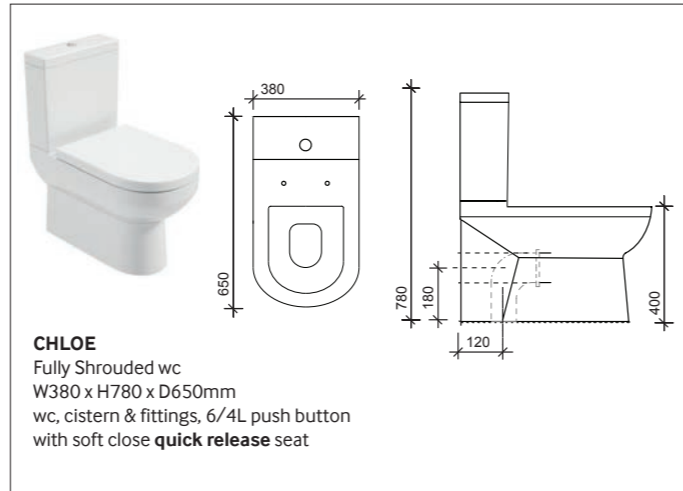

CHLOE
Fully Shrouded wc
W380 x H780 x D650mm
wc, cistern & fittings, 6/4L push button
with soft close **quick release** seat

CHLOE
Close Coupled wc
W380 x H780 x D650mm
wc, cistern & fittings, 6/4L push button
with soft close **quick release** seat.
Code: **CHLCC01**