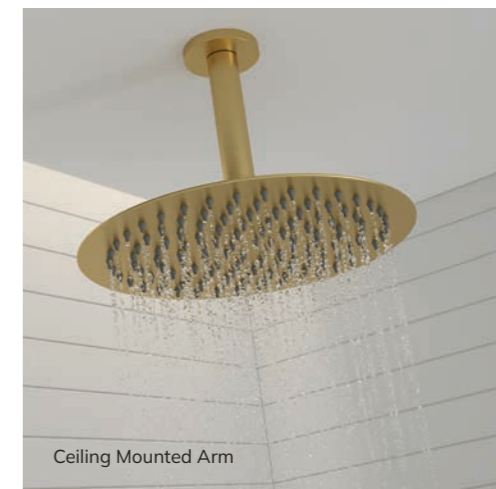

Kit Includes

- Concealed Shower Valve Twin Outlet
- Slide Rail Kit and Wall Elbow
- 250mm Stainless Steel Shower Head
- 345mm Wall arm or 200mm Ceiling mounted arm

		With Ceiling Arm	With Wall Arm	
Chrome		USH0135	USH0096	£600
Matt Black		USH0136	USH0097	£695
Brushed Gold		USH0137	USH0098	£695
Brushed Nickel		USH0138	USH0099	£695

Kit Includes choice of
Wall or Ceiling Mounted Arm