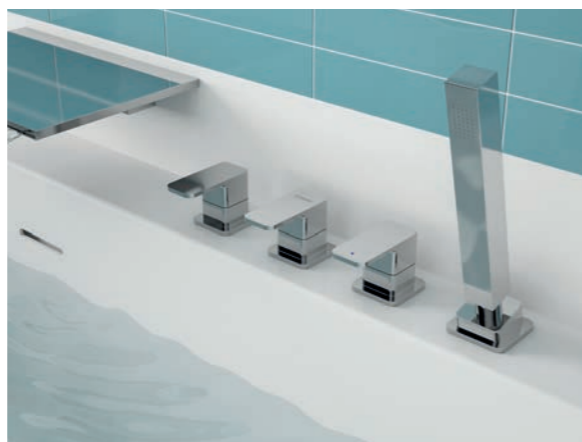

CONTOUR

TAPS

Cloakroom Basin Mixer
Min. operating pressure: 0.2 bar

Chrome	●	UBR0097	£110
Matt Black	●	UBR0061	£145
Brushed Gold	●	UBR0083	£145

Bidet Mixer
Min. operating pressure: 0.2 bar

Chrome	●	CCC008	£110

Bath Filler
Min. operating pressure: 0.2 bar

Chrome	●	CCC003	£225
Matt Black	●	UBR0059	£255
Brushed Gold	●	UBR0081	£255

Basin Mixer
Min. operating pressure: 0.2 bar

Chrome	●	UBR0096	£135
Matt Black	●	UBR0060	£165
Brushed Gold	●	UBR0082	£165

Spout projection 197mm. Basin waste not included with wall mounted basin mixer

Wall Mounted Basin Mixer
Min. operating pressure: 0.5 bar

Chrome	●	UBR0106	£215
Matt Black	●	UBR0064	£240
Brushed Gold	●	UBR0086	£240

[inc. handset]

Bath Shower Mixer
Min. operating pressure: 0.2 bar

Chrome	●	CCC004	£230
Matt Black	●	UBR0058	£310
Brushed Gold	●	UBR0080	£310

*This product requires a bath filler. See page 260

Basin waste not included with Free Standing basin mixer

Free Standing Basin Mixer
Min. operating pressure: 0.5 bar

Chrome	●	UBR0098	£205
Matt Black	●	UBR0062	£240
Brushed Gold	●	UBR0084	£240

PLEASE NOTE*
Floor Standing bath shower mixer must be supplied to your installer at first fix stage.

Floor Standing Bath Shower Mixer
Min. operating pressure: 1 bar

Chrome	●	CCC001	£555
Matt Black	●	UBR0065	£575
Brushed Gold	●	UBR0087	£575

4 Hole Bath Shower Mixer
Min. operating pressure: 1 bar

Chrome	●	CCC009	£260
Matt Black	●	UBR0063	£315
Brushed Gold	●	UBR0085	£315