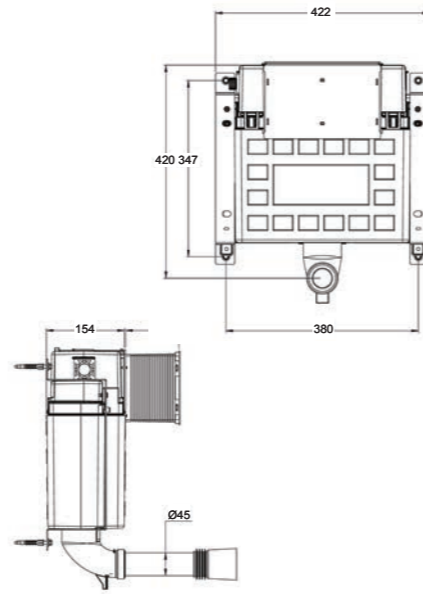

Concealed Cistern for Back To Wall WCs

Includes pan connectors with front access, dual flush cistern and rectangular or circular flush plate [excluding wc pan]

W420 x H420 x D155 - 185mm

Chrome		USW0147
White		USW0148
Black		USW0149
Chrome		USW0150
White		USW0151
Black		USW0152

FASTFIX Frame for Wall Hung WCs

Includes pan connectors with top and front access, dual flush compact cistern and rectangular or circular flush plate [excluding wc pan]

W420 x H780-980 x D155-185mm

Chrome		T064113P43
White		T064113P44
Black		T064113P45
Chrome		T064113P47
White		T064113P48
Black		T064113P49

Install Fascia Plate To Top Or Front