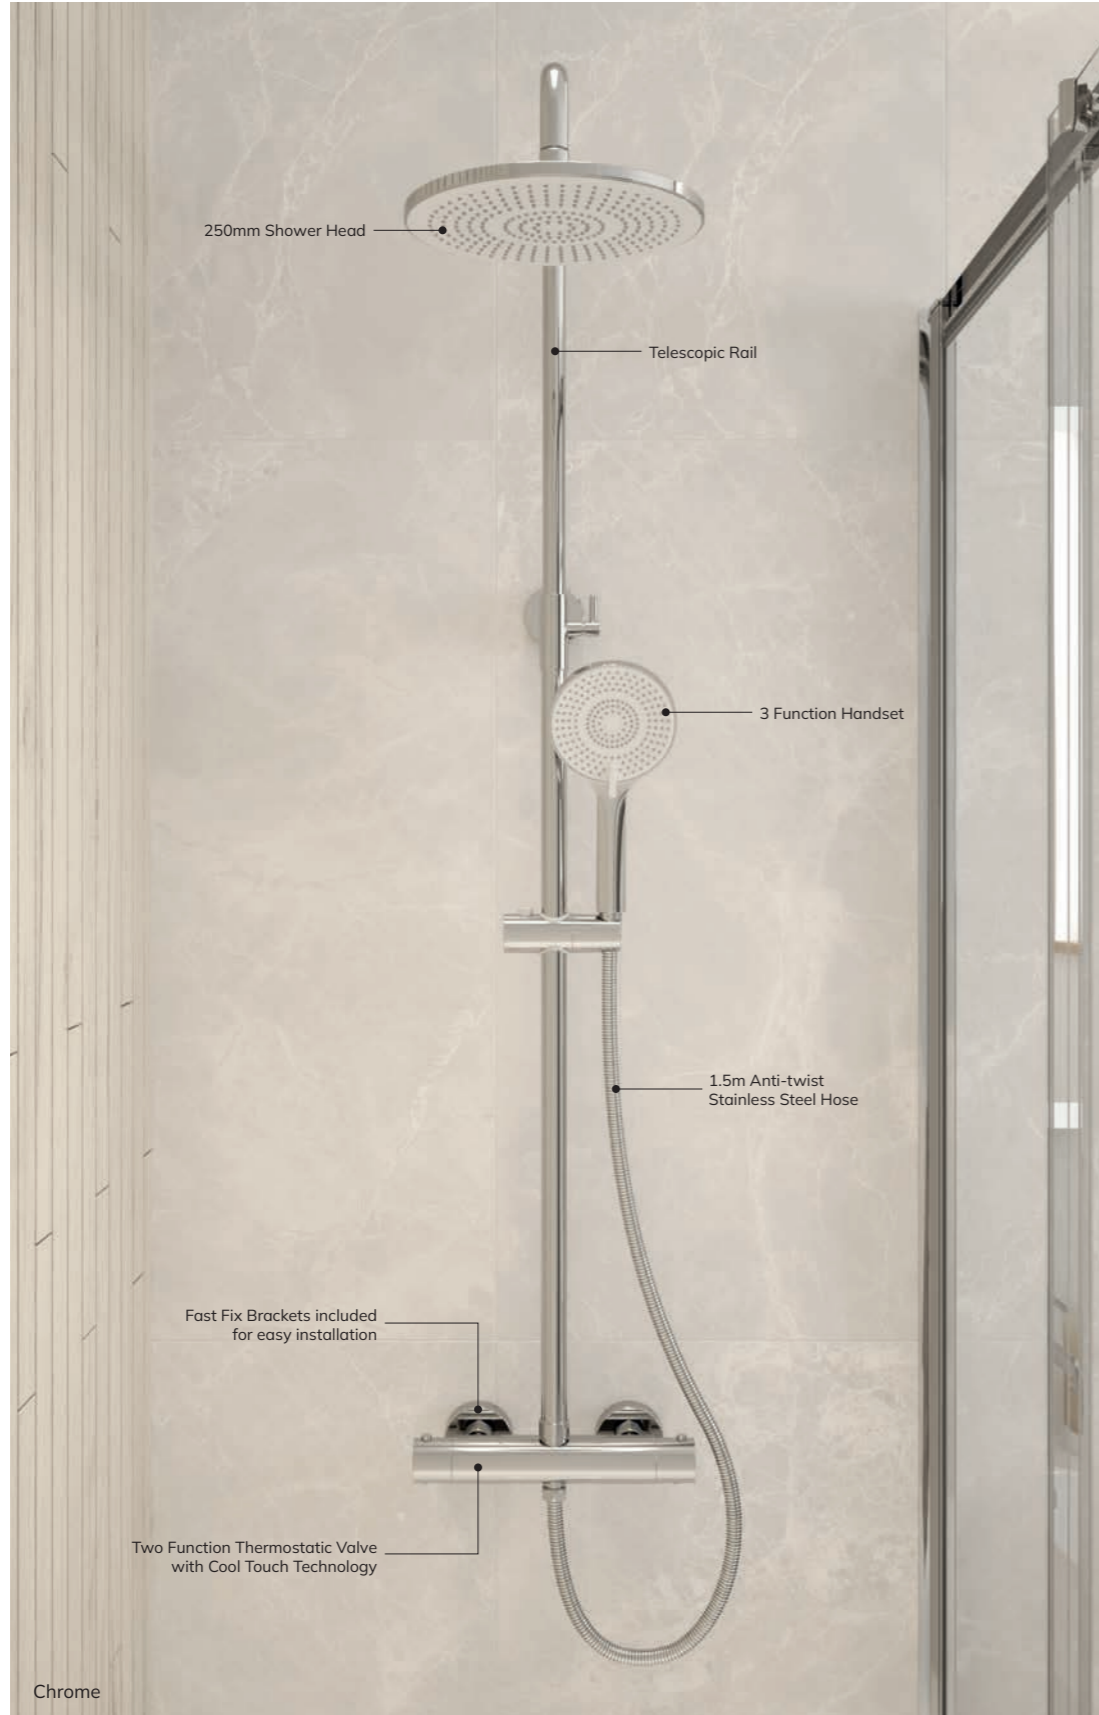

ALITA

Rain Thermostatic Shower Kit

SHOWERS