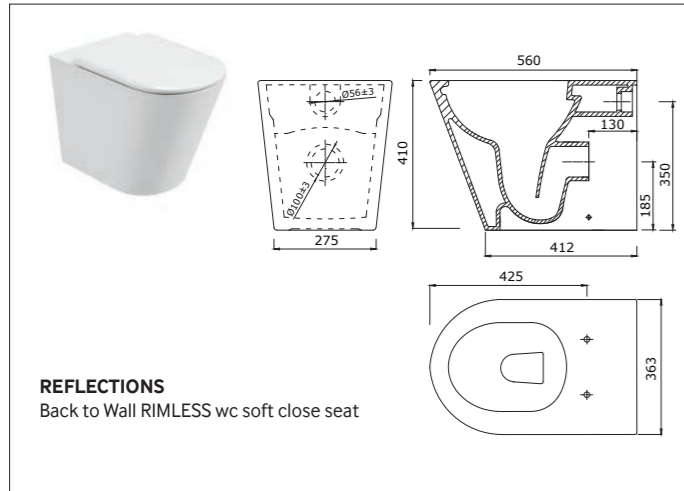

REFLECTIONS
Back to Wall RIMLESS wc soft close seat