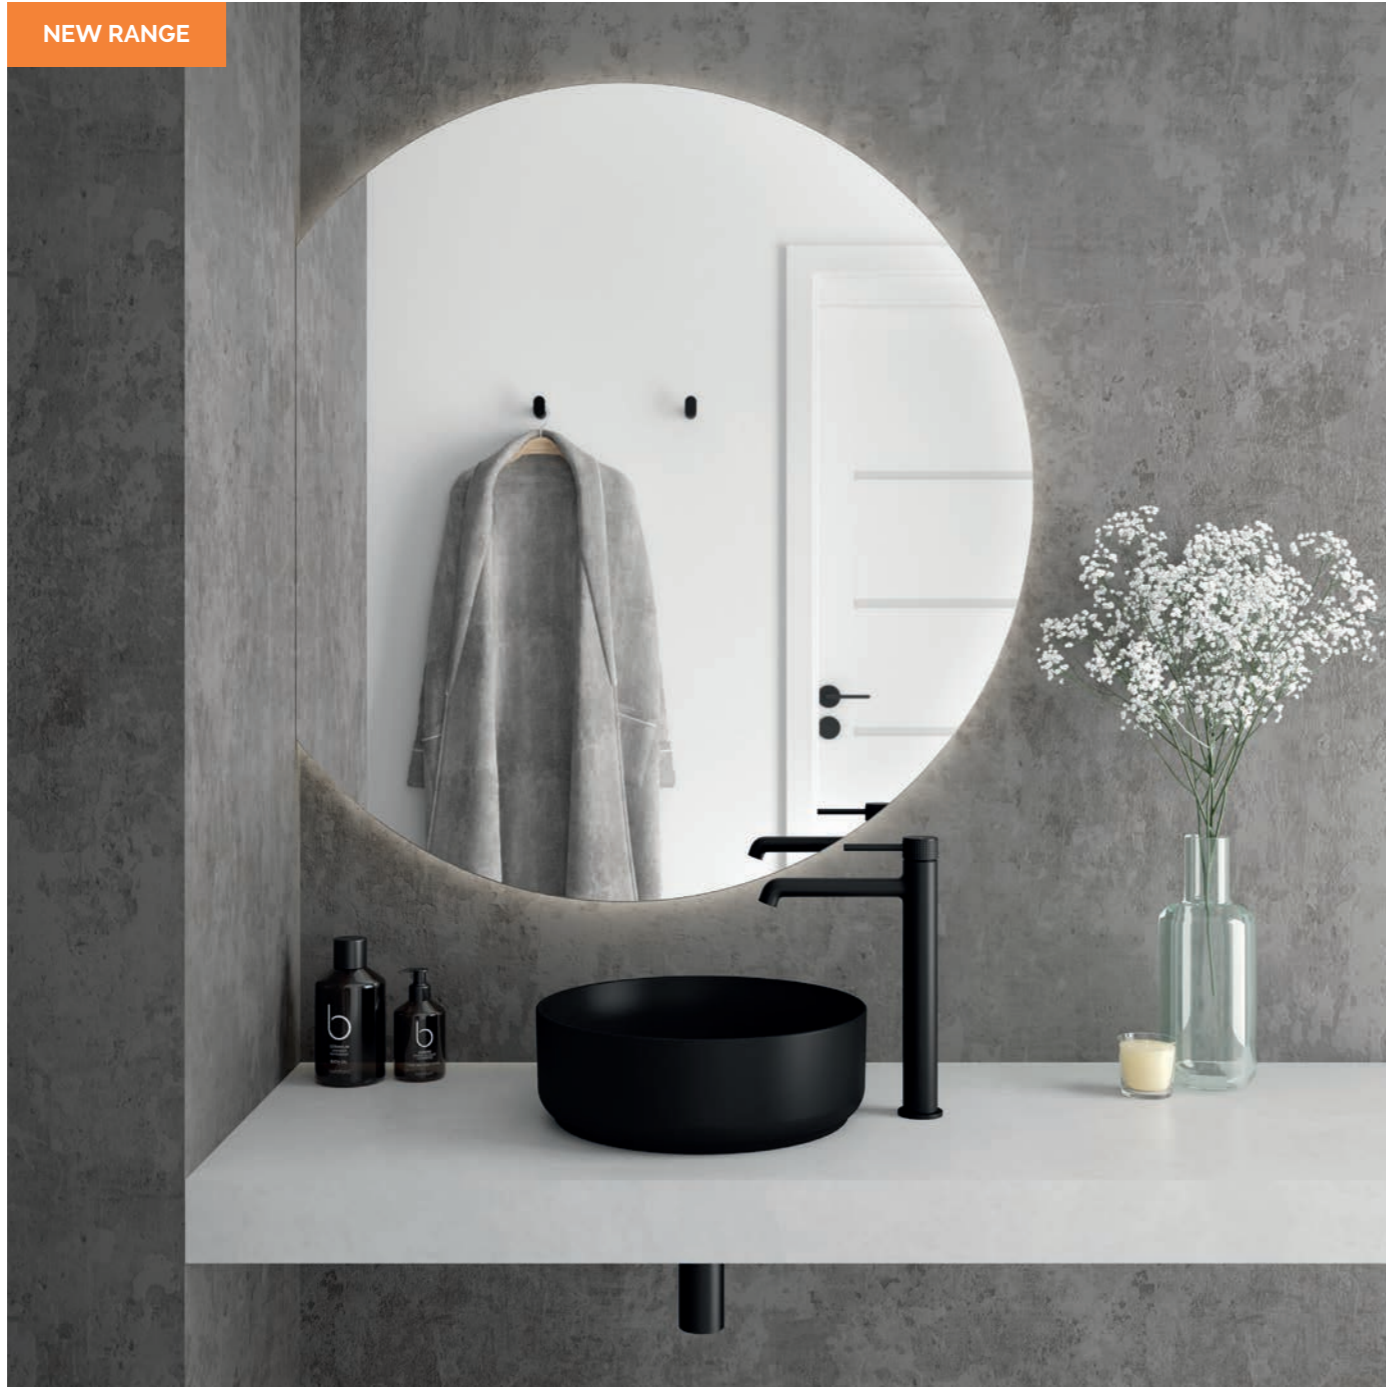

TOUCH SWITCH
As the name suggests, touch switches are activated by lightly pressing the on/off button.

SENSOR SWITCH
These switches detect motion, enabling the light to turn on and off with a waved hand before the sensor.

DEMISTER
A preinstalled pad that heats up your mirror to prevent the build-up of steam and condensation, leaving your mirror fog free.

BLUETOOTH CONNECTIVITY
This allows devices to wirelessly communicate with one another. Play music on your SANSO Bluetooth Mirror while you get ready.

NEW RANGE

MIRRORS & LIGHTS

ECHO

Welcome to the world of Echo mirrors, where beauty and functionality merge to create a unique and transformative experience for your home. The range features five distinctive shapes: Round, Rectangular, Eclipse, Segment and Arena, each with its character and style.