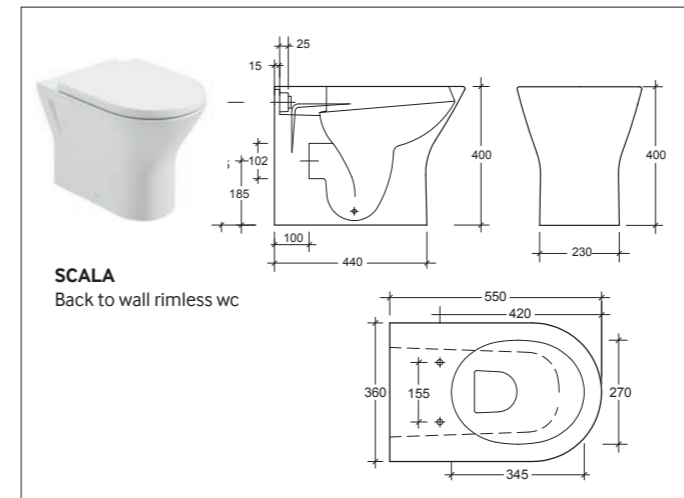

SCALA
Close coupled rimless wc
W370 x H790 x D600, wc
cistern & fittings, 6/4L push button,

SCALA
Back to wall rimless wc