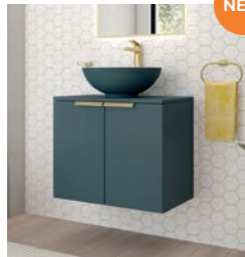

60cm
2 soft close doors
W600 x D450mm
£520

	Brushed Chrome	Matt Black	Brushed Gold
Gloss White	UF1250	UF1251	UF1252
Matt Black	UF1271	UF1272	UF1273
Cashmere Pink Matt	UF1268	UF1269	UF1270
Morning Sky Blue Matt	UF1262	UF1263	UF1264
Ocean Blue Matt	UF1265	UF1266	UF1267
Khaki Matt	UF1259	UF1260	UF1261
Arctic Grey Matt	UF1256	UF1257	UF1258
Midnight Grey Matt	UF1253	UF1254	UF1255