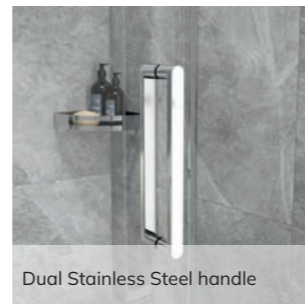

Dual Stainless Steel handle